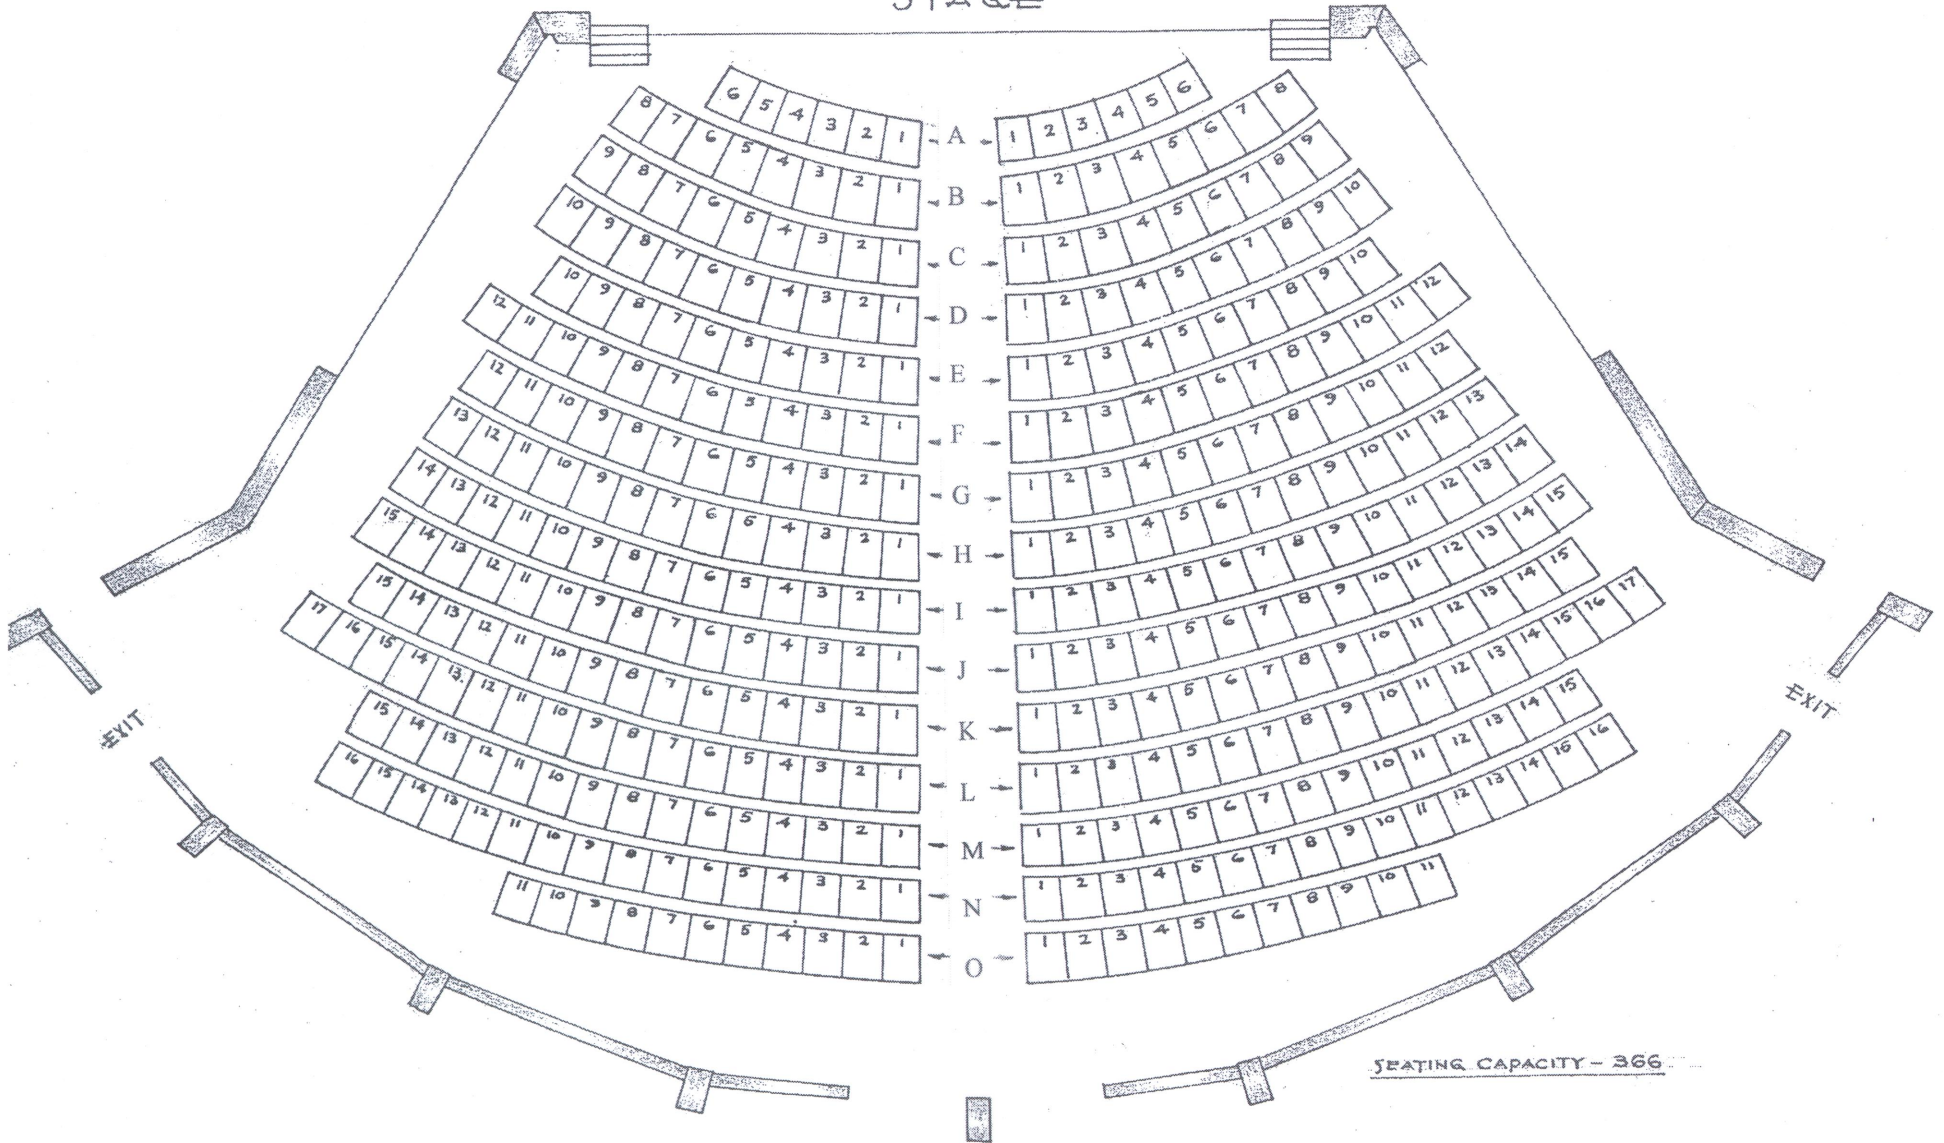

STAGE

SEATING CAPACITY - 366

LEFT

LOBBY

RIGHT